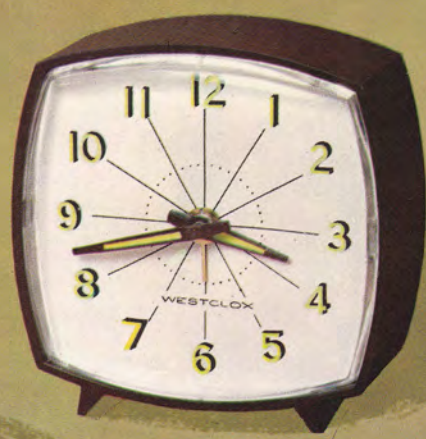

WESTCLOX
KEYWOUND ALARM CLOCKS

CHIPPER—Smartly styled. Bell alarm. 3" high.
No. 12037 Ivory Plain.....$2.98 (E426)
No. 12039 Mint Green Plain.....$2.98 (E426)
No. 12038 Brown Luminous.....$3.98 (E570)

BINGO—Low priced dependability. Large numerals are easy-to-read. 4½" high.
No. 15055 Ivory Plain.....$2.98 (E426)
No. 15056 Ivory Luminous.....$3.98 (E570)