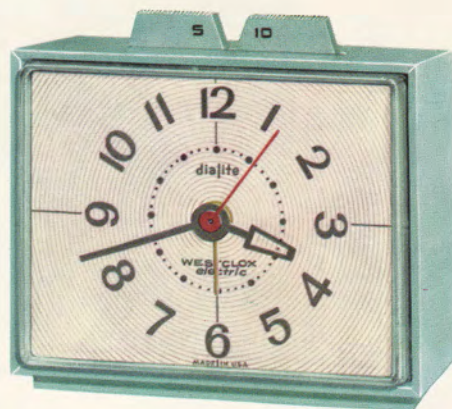

13" wide
14" high
6" deep

WESTCLOX

ELECTRIC ALARM CLOCKS

DIALITE...softly lighted dial
assures full **NITE-VUE**

DIALITE DROWSE—Dial glow assures clear NITE-VUE. Exclusive sleep selector for 5 or 10 minutes extra sleep.
No. 20106 Antique White
\$7.98 (E1048)