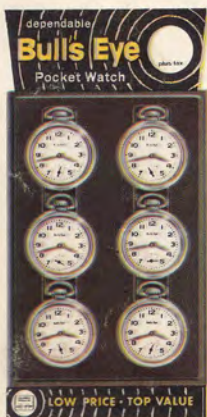

SCOTTY POCKET WATCH—Dependable, thrift-priced watch. Shock resistant, anti-magnetic. Nickel color case, small second hand.
No. 40005 Luminous.....\$3.95 (E554)

5 3/8" wide
11 3/8" high

SCOTTY ASSORTMENT No. 39036—Dependable, thrift-priced watch. Shock resistant, anti-magnetic. Contains:
4—No. 40005 Plain
2—No. 40006 Luminous
No. 39036 Scotty Assortment
Consumer Price..\$25.70 (E3600)

SCOTTY BLACK DIAL POCKET WATCH—Same dependable features as Scotty Plain, plus full luminous numerals and hands on black dial for 24-hour use.
No. 40006 Luminous.....\$4.95 (E692)

5 3/8" wide
11 3/8" high