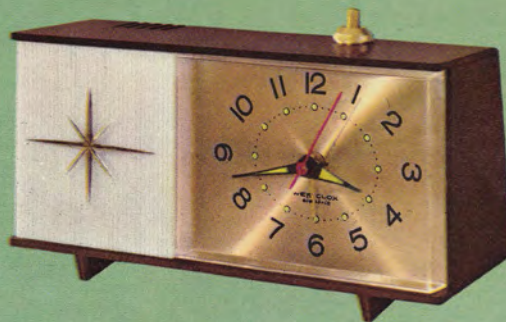

"MOONBEAM"

...the silent alarm with exclusive flashing light

MOONBEAM—Silent alarm with exclusive flashing light. Wake up pleasantly, easily, surely . . . without disturbing others. Audible alarm follows flashing light, assures rising on time. Ideal for the hard of hearing.

- No. 20024 Antique White Luminous $11.95 (E1510)
- No. 20028 Brown Luminous. $11.95 (E1510)
- No. 20030 Yellow Luminous. $11.95 (E1510)

MOONBEAM NITE-LITE—Exclusive Westclox nite-lite feature added to famous Moonbeam Electric alarm. Convenient push-button switch turns on steady nite-lite when needed—Moonbeam flashing light alarm operates independently, is followed by an audible alarm. Assures easy risings anytime.

- No. 20022 Antique White, Luminous $12.95 (E1636)
- No. 20020 Brown Luminous. $12.95 (E1636)

MOONBEAM ASSORTMENT No. 29018—FREE flashing light display gains attention, sparks sales. Easy to set up. Contains:

- 1—No. 20020 Brown (Nite-lite)
- 1—No. 20024 Antique White
- 1—No. 20030 Yellow
- No. 29018 Moonbeam Assortment Consumer Price. . $36.85 (E4656)