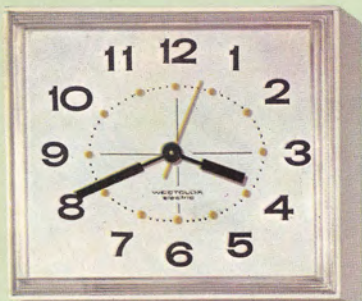

No. 29025 Asst. Consumer Price.....\$95.73 (E12520)

MARKETING FACTS:

No. 29025

Less than one sq. ft. of area. Turnover 4 to 5 times.

Estimated profit per sq. ft. per year \$149.09

12 1/4" wide
37" high

**All-Purpose Wall Clocks for
brightening any room motif**