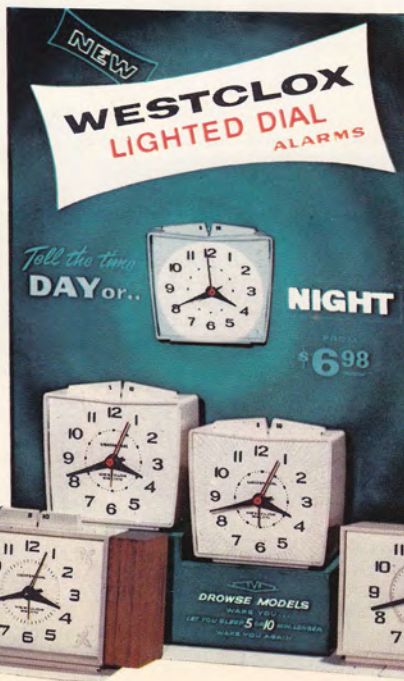

WESTCLOX

ELECTRIC ALARM CLOCKS

DIALITE...softly lighted dial
assures full **NITE-VUE**

DIALITE DISPLAY ASSORTMENTS No. 29010 and No. 29011

1. No. 29010 Asst. Contains:
   2—No. 20076 Dialite Dunbar
   2—No. 20106 Dialite Drowse
   No. 29010 Asst. Consumer Price.....$29.92 (E3932)
2. No. 29011 Asst. Contains:
   1—No. 21038 Dialite Drowsewood
   2—No. 20106 Dialite Drowse
   1—No. 20076 Dialite Dunbar
   No. 29011 Asst. Consumer Price.....$38.59 (E4650)