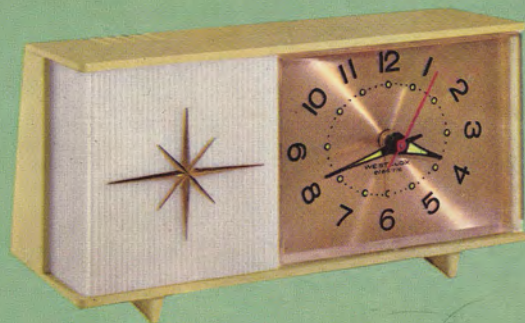

"MOONBEAM"

...the silent alarm with exclusive flashing light

MOONBEAM—Silent alarm with exclusive flashing light. Wake up pleasantly, easily, surely . . . without disturbing others. Audible alarm follows flashing light, assures rising on time. Ideal for the hard of hearing.

- No. 20024 Antique White Luminous $11.95 (E1510)
- No. 20028 Brown Luminous. $11.95 (E1510)
- No. 20030 Yellow Luminous. $11.95 (E1510)

MOONBEAM NITE-LITE—Exclusive Westclox nite-lite feature added to famous Moonbeam Electric alarm. Convenient push-button switch turns on steady nite-lite when needed—Moonbeam flashing light alarm operates independently, is followed by an audible alarm. Assures easy risings anytime.

- No. 20022 Antique White, Luminous $12.95 (E1636)
- No. 20020 Brown Luminous. $12.95 (E1636)

MOONBEAM ASSORTMENT No. 29018—FREE flashing light display gains attention, sparks sales. Easy to set up. Contains:

- 1—No. 20020 Brown (Nite-lite)
- 1—No. 20024 Antique White
- 1—No. 20030 Yellow
- No. 29018 Moonbeam Assortment Consumer Price. . $36.85 (E4656)