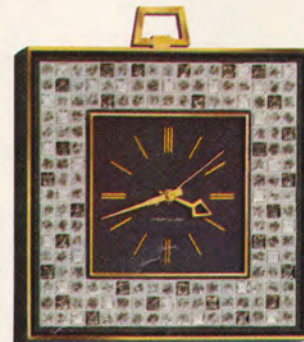

WAKEFIELD—Cordless battery wall clock. Early American inspired design. Solid maple case and finials in nutmeg finish. Polished gold color bezel. Black traditional hands and dial. 22½" high.

- No. 46023 Solid Maple Battery.....\$34.50 (E4140)

Fit any Decor
WESTCLOX
 ELECTRIC
 AND
 CORDLESS
 TRANSFORMER BATTERY
 CLOCKS
 WITH
WESTCLOX
 ISOTRONIC
 ACCURACY

16" wide
 15½" high
 6" deep

NEW AWARD II ASSORTMENT No. 29030—Unusual display highlights modern styling, contains:

VARIETY MOSAIC—Cordless battery or electric wall clock with mosaic pattern of genuine hand set ceramic tile. Embossed hour markers on rich black dial. Black case with brilliant gold color trim. Front hand set; mounts flush to wall or stands alone. 9" square.